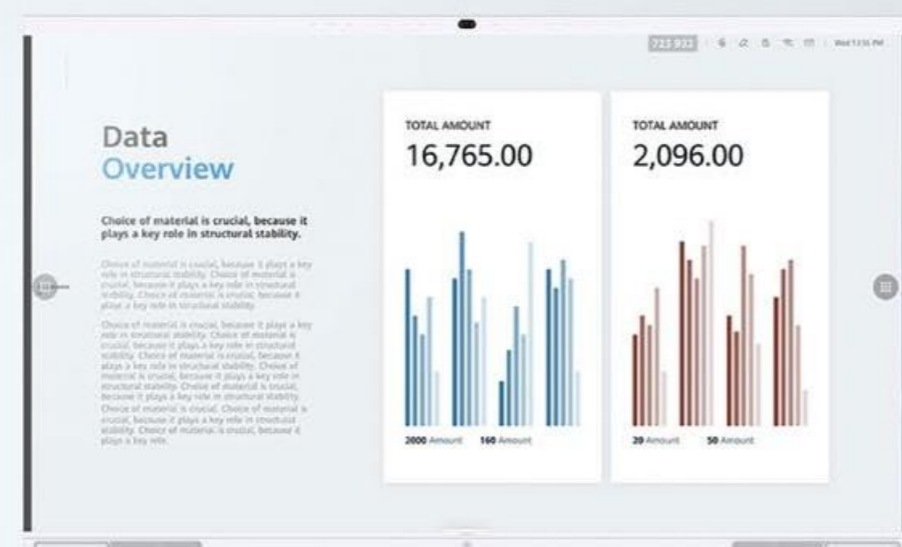

Huawei IdeaHub

Intelligence at your fingertips

Incorporating interactive whiteboard, UHD projection, video conferencing and open office AppGallery, Huawei IdeaHub series is your new option for smart office in meeting room, open office, executive boardroom, home office and many other scenarios.

All-in-one Design, Easy Deployment

- » Integrated design for quick deployment, plug- and-play
- » 4K wireless projection, two-way annotation and collaboration
- » Ultra-low writing latency of just 35 ms, Intelligent handwriting recognition
- » Intelligent HD meeting, flexible layout with AVC/SVC technology

Device –cloud Synergy, Enormous Apps

- » Popular apps pre-installed, customizable homepage
- » Huawei AppGallery with a rich store of HD apps
- » Private application portal and web app distribution

Open Software and Hardware for Industry Applications

- » Windows platform extension, OPS: optional extension module for Windows
- » Open SDK: allows 3rd-party to use hardware and audiovisual capability
- » Smart finance, smart education, smart healthcare